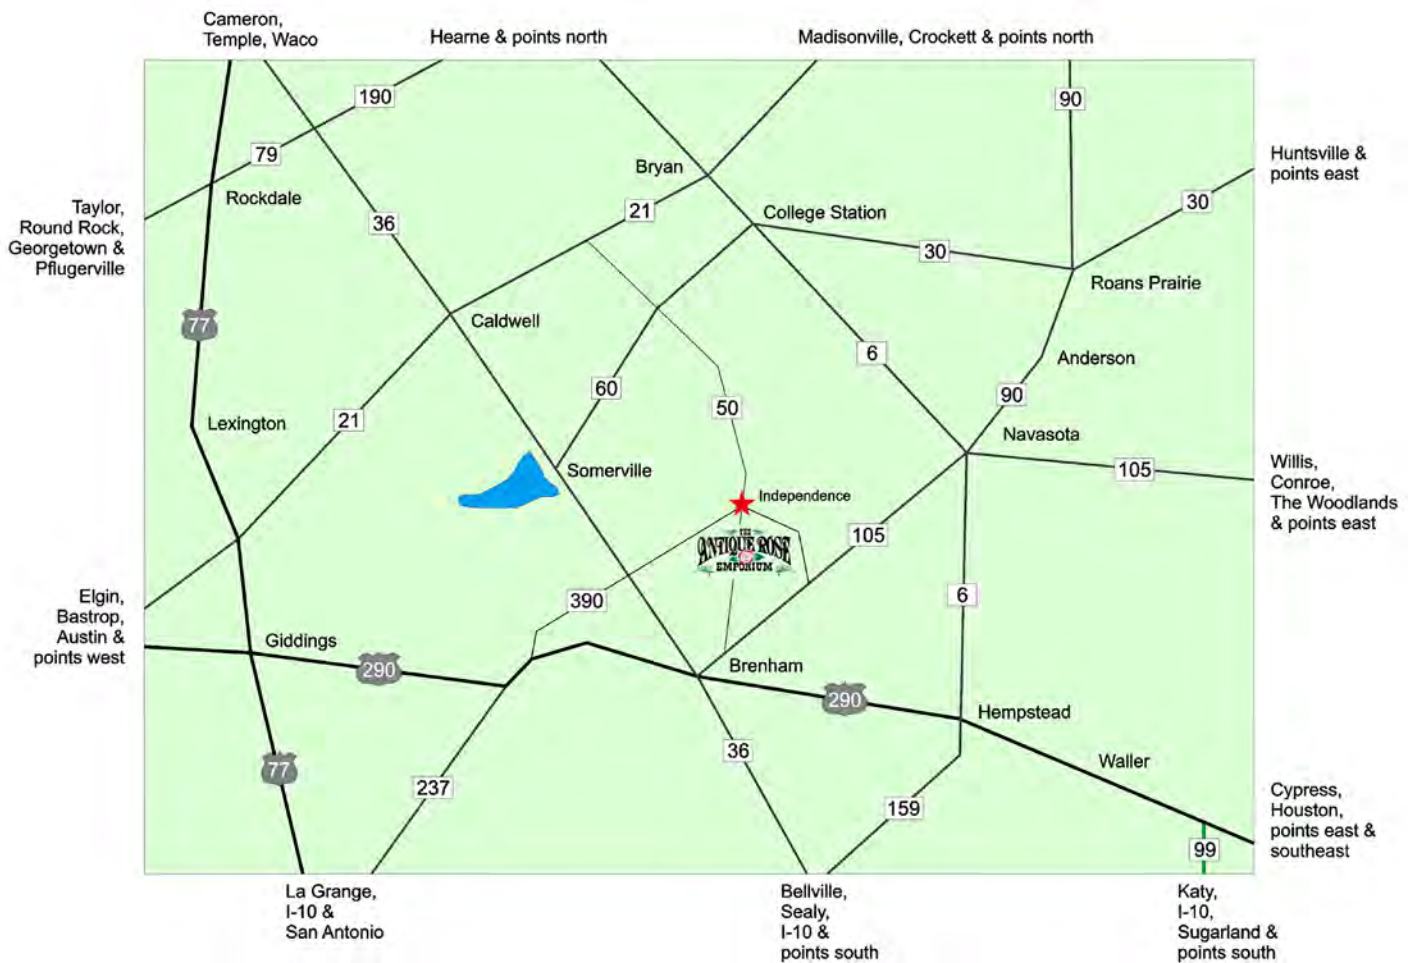

LOCATE US
979-836-5548

Our display gardens are located at 10000 FM 50 in the community of Independence, Texas.

We are centrally located between Houston and Austin, 20 miles south of Bryan/College Station. Dallas/Fort Worth is 200 miles north of us; San Antonio is 165 miles southeast.

PLEASE NOTE: *GPS and online map searches may require you to specify Brenham instead of Independence.*

FOOD, LODGING AND AREA ATTRACTIONS

Washington County Chamber, Brenham

www.BrenhamTexas.com

Bryan/College Station Chamber